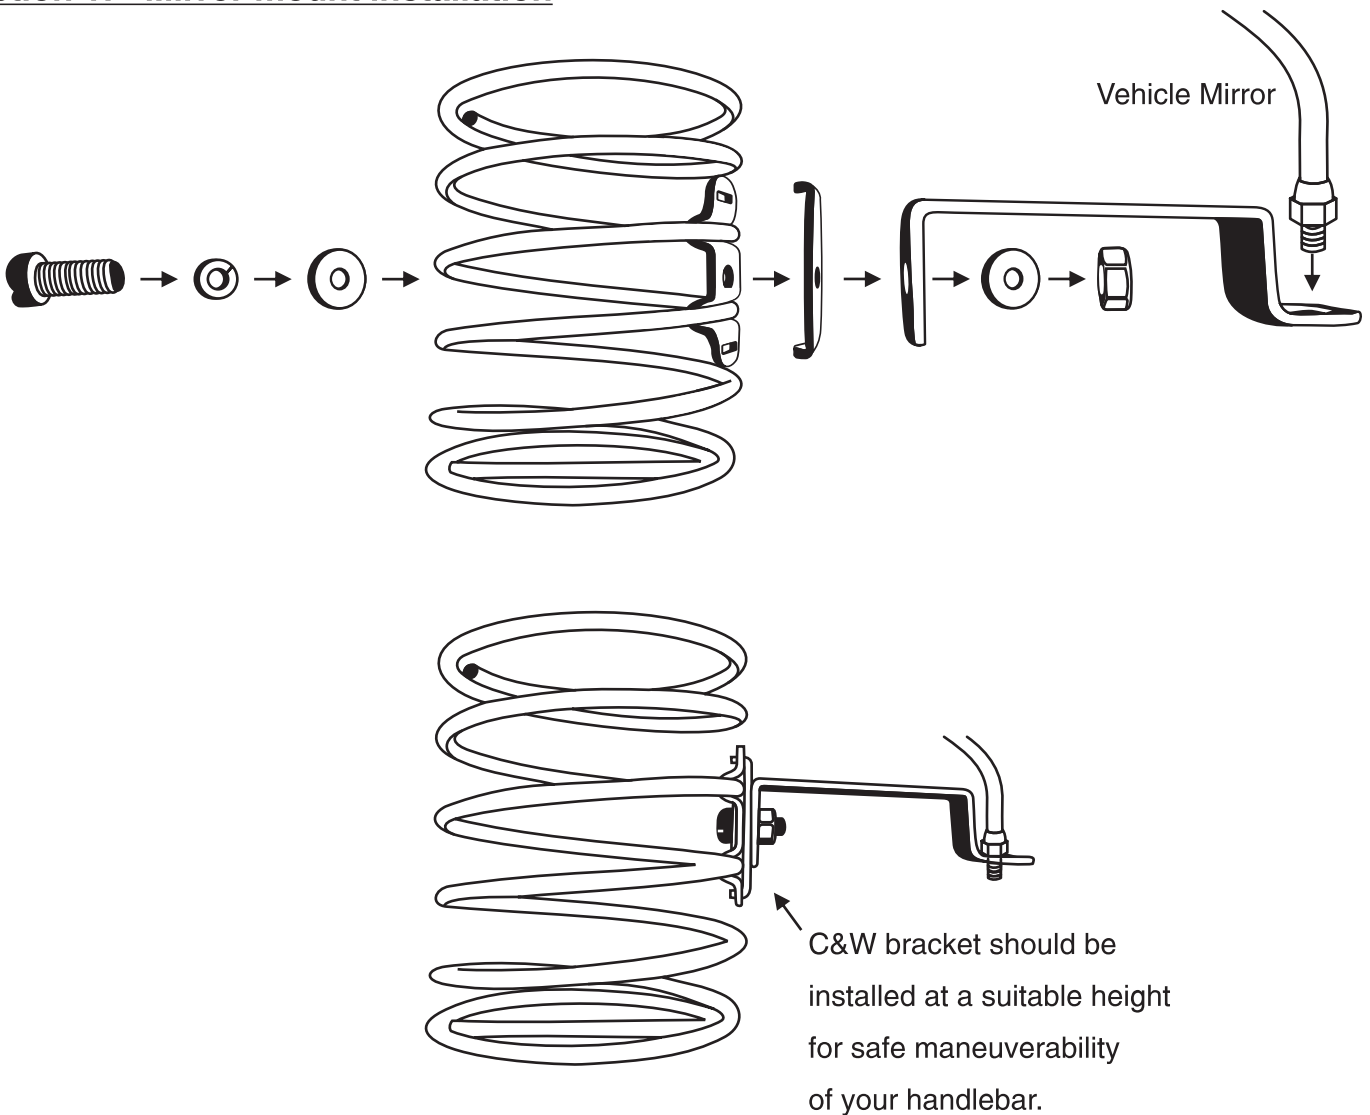

Parts Index:-

	← Screw M6 x 25mm – 2 Pcs		← Coiled Cup – 1 Pc
	← Screw M6 x 40mm – 2 Pcs		← Cup Insert – 1 Pc
	← Lock Washer – 4 Pcs		Rear Handlebar Mount Bracket – } 1" – 1 Pc } 1.25" – 1 Pc
	← Plain Washer – 5 Pcs		← C – Bracket – 1 Pc
	← Lock Nut M6 – 6 Pcs		← W – Bracket – 1 Pc
	← Front Handlebar Mount Bracket – 1 Pc		← Mirror Mount Bracket – 1 Pc
			← Rubber Spacer

Option 1:- Mirror mount installation